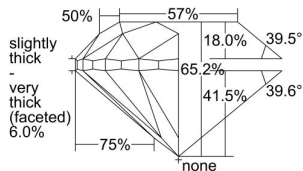

GIA®

FACSIMILE

GIA REPORT 2496422668

Verify this report at GIA.edu

GIA NATURAL DIAMOND DOSSIER®

May 21, 2024
GIA Report Number 2496422668
Shape and Cutting Style ..... Round Brilliant
Measurements ..... 4.10 - 4.15 x 2.69 mm

GRADING RESULTS

Carat Weight ..... 0.30 carat
Color Grade ..... G
Clarity Grade VS1
Cut Grade ..... Good

ADDITIONAL GRADING INFORMATION

Polish ..... Excellent
Symmetry ..... Good
Fluorescence ..... None
Clarity Characteristics..... Cloud, Indented Natural, Pinpoint
Inscription(s): GIA 2496422668

PROPORTIONS

Profile to actual proportions

GRADING SCALES

GIA COLOR SCALE	GIA CLARITY SCALE	GIA CUT SCALE	
COLOURLESS	FLAWLESS	EXCELLENT	
D	INTERNALLY FLAWLESS		
E	VERY VERY SLIGHTLY INCLUDED	VERY GOOD	
F			VVS₁
G			VVS₂
H			VS₁
I	VERY SLIGHTLY INCLUDED	GOOD	
J			VS₂
K			SI₁
L	SLIGHTLY INCLUDED	FAIR	
M			SI₂
N	INCLUDED	POOR	
O			I₁
P			I₂
Q	I₃		
R			
S			
T			
U			
V			
W			
X			
Y			
Z