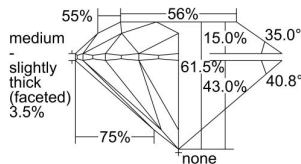

GIA®

FACSIMILE

GIA REPORT

2496426434

Verify this report at GIA.edu

GIA NATURAL DIAMOND DOSSIER®

May 27, 2024
GIA Report Number **2496426434**
Shape and Cutting Style ..... **Round Brilliant**
Measurements ..... **5.15 - 5.16 x 3.17 mm**

GRADING RESULTS

Carat Weight ..... **0.51 carat**
Color Grade ..... **D**
Clarity Grade **VVS2**
Cut Grade ..... **Excellent**

ADDITIONAL GRADING INFORMATION

Polish ..... **Excellent**
Symmetry ..... **Excellent**
Fluorescence ..... **Medium Blue**
Clarity Characteristics ..... **Cloud**
Inscription(s): **GIA 2496426434**

PROPORTIONS

Profile to actual proportions

GRADING SCALES

GIA COLOR SCALE	GIA CLARITY SCALE	GIA CUT SCALE
COLOREDNESS	FLAWLESS	EXCELLENT
D	INTERNALLY FLAWLESS	
E	VVS₁	VERY GOOD
F		
G	VS₁	GOOD
H		
I	SI₁	FAIR
J		
K	I₁	POOR
L		
M	I₂	
N		
O	I₃	
P		
Q		
R		
S		
T		
U		
V		
W		
X		
Y		
Z