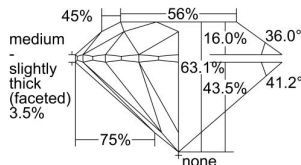

GIA®

FACSIMILE

GIA REPORT 2496428715

Verify this report at GIA.edu

GIA NATURAL DIAMOND DOSSIER®

May 28, 2024
GIA Report Number 2496428715
Shape and Cutting Style ..... Round Brilliant
Measurements ..... 4.28 - 4.31 x 2.71 mm

GRADING RESULTS

Carat Weight ..... 0.30 carat
Color Grade ..... G
Clarity Grade VS2
Cut Grade ..... Excellent

ADDITIONAL GRADING INFORMATION

Polish ..... Excellent
Symmetry ..... Excellent
Fluorescence ..... Faint
Clarity Characteristics ..... Crystal, Cloud
Inscription(s): GIA 2496428715

PROPORTIONS

Profile to actual proportions