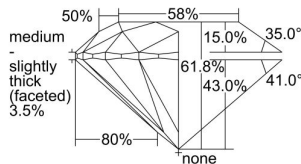

GIA®

FACSIMILE

GIA REPORT 2496432319

Verify this report at GIA.edu

GIA NATURAL DIAMOND DOSSIER®

May 27, 2024
GIA Report Number 2496432319
Shape and Cutting Style ..... Round Brilliant
Measurements ..... 4.57 - 4.61 x 2.84 mm

GRADING RESULTS

Carat Weight ..... 0.37 carat
Color Grade ..... F
Clarity Grade VS2
Cut Grade ..... Excellent

ADDITIONAL GRADING INFORMATION

Polish ..... Excellent
Symmetry ..... Excellent
Fluorescence ..... None
Clarity Characteristics ..... Cloud, Feather
Inscription(s): GIA 2496432319

PROPORTIONS

Profile to actual proportions