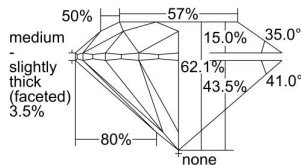

GIA®

FACSIMILE

GIA REPORT 2496432543

Verify this report at GIA.edu

GIA NATURAL DIAMOND DOSSIER®

May 28, 2024
GIA Report Number 2496432543
Shape and Cutting Style ..... Round Brilliant
Measurements ..... 4.59 - 4.62 x 2.86 mm

GRADING RESULTS

Carat Weight ..... 0.37 carat
Color Grade ..... H
Clarity Grade VS2
Cut Grade ..... Excellent

ADDITIONAL GRADING INFORMATION

Polish ..... Excellent
Symmetry ..... Excellent
Fluorescence ..... Medium Blue
Clarity Characteristics ..... Cloud, Crystal
Inscription(s): GIA 2496432543

PROPORTIONS

Profile to actual proportions

GRADING SCALES

GIA COLOR SCALE	GIA CLARITY SCALE	GIA CUT SCALE	
D	FLAWLESS	EXCELLENT	
E	INTERNALLY FLAWLESS		
F		VVS₁	VERY GOOD
G	VVS₂		
H	VS₁	GOOD	
I	VS₂		
J	SI₁	FAIR	
K	SI₂		
L	I₁	POOR	
M	I₂		
N	I₃		
O			
P			
Q			
R			
S			
T			
U			
V			
W			
X			
Y			
Z