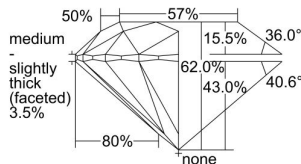

GIA®

FACSIMILE

GIA REPORT 2496432714

Verify this report at GIA.edu

GIA NATURAL DIAMOND DOSSIER®

May 28, 2024
GIA Report Number 2496432714
Shape and Cutting Style ..... Round Brilliant
Measurements ..... 4.71 - 4.72 x 2.92 mm

GRADING RESULTS

Carat Weight ..... 0.40 carat
Color Grade I
Clarity Grade VVS1
Cut Grade ..... Excellent

ADDITIONAL GRADING INFORMATION

Polish ..... Excellent
Symmetry ..... Excellent
Fluorescence ..... None
Clarity Characteristics ..... Cloud, Pinpoint
Inscription(s): GIA 2496432714

PROPORTIONS

Profile to actual proportions