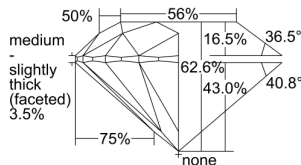

GIA®

FACSIMILE

GIA REPORT 2496433701

Verify this report at GIA.edu

GIA NATURAL DIAMOND DOSSIER®

May 23, 2024
GIA Report Number 2496433701
Shape and Cutting Style ..... Round Brilliant
Measurements ..... 4.48 - 4.50 x 2.81 mm

GRADING RESULTS

Carat Weight ..... 0.35 carat
Color Grade ..... E
Clarity Grade S11
Cut Grade ..... Excellent

ADDITIONAL GRADING INFORMATION

Polish ..... Excellent
Symmetry ..... Excellent
Fluorescence ..... None
Clarity Characteristics..... Cloud, Feather, Crystal
Inscription(s): GIA 2496433701

PROPORTIONS

Profile to actual proportions

GRADING SCALES

GIA COLOR SCALE	GIA CLARITY SCALE	GIA CUT SCALE	
D	FLAWLESS	EXCELLENT	
E	INTERNALLY FLAWLESS		
F		VVS₁	VERY GOOD
G	VVS₂		
H	VS₁	GOOD	
I	VS₂		
J	S1₁	FAIR	
K	S1₂		
L	I₁	POOR	
M	I₂		
N	I₃		
O			
P			
Q			
R			
S			
T			
U			
V			
W			
X			
Y			
Z