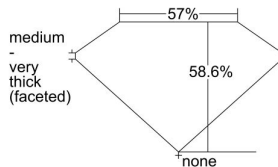

GIA®

FACSIMILE

GIA REPORT 2496440996

Verify this report at GIA.edu

GIA NATURAL DIAMOND DOSSIER®

May 28, 2024
GIA Report Number 2496440996
Shape and Cutting Style ..... Pear Brilliant
Measurements ..... 7.12 x 4.56 x 2.67 mm

GRADING RESULTS

Carat Weight ..... 0.51 carat
Color Grade ..... D
Clarity Grade VVS2

ADDITIONAL GRADING INFORMATION

Polish ..... Excellent
Symmetry ..... Very Good
Fluorescence ..... Medium Blue
Clarity Characteristics..... Crystal, Pinpoint, Cloud
Inscription(s): GIA 2496440996

PROPORTIONS

Profile not to actual proportions

GRADING SCALES

GIA COLOR SCALE		GIA CLARITY SCALE			
COLORLESS	D	VERY VERY SLIGHTLY INCLUDED	FLAWLESS		
	E		INTERNALLY FLAWLESS		
	F	VERY SLIGHTLY INCLUDED	VVS₁		
	G		VVS₂		
	H		VS₁		
	NEAR COLORLESS	I	SLIGHTLY INCLUDED	VS₂	
		J		SI₁	
		FAINT	K	INCLUDED	SI₂
			L		I₁
			M		I₂
VERT LIGHT	N	LIGHT	I₃		
	O				
	P				
	Q				
	R