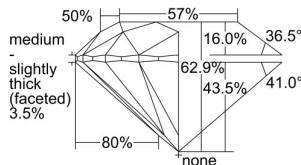

GIA®

FACSIMILE

GIA REPORT 2496444399

Verify this report at GIA.edu

GIA NATURAL DIAMOND DOSSIER®

May 28, 2024
GIA Report Number 2496444399
Shape and Cutting Style ..... Round Brilliant
Measurements ..... 4.90 - 4.93 x 3.10 mm

GRADING RESULTS

Carat Weight ..... 0.46 carat
Color Grade ..... J
Clarity Grade S11
Cut Grade ..... Excellent

ADDITIONAL GRADING INFORMATION

Polish ..... Excellent
Symmetry ..... Excellent
Fluorescence ..... Faint
Clarity Characteristics ..... Cloud
Inscription(s): GIA 2496444399

PROPORTIONS

Profile to actual proportions

GRADING SCALES

GIA COLOR SCALE

COLORLESS	D
	E
	F
	G
	H
	I
	J
NEAR COLORLESS	K
	L
FAIN	M
	N
	O
	P
VERY LIGHT	Q
	R
	S
	T
	U
	V
	W
	X
	Y
LIGHT	Z

GIA CLARITY SCALE

	FLAWLESS
	INTERNALLY FLAWLESS
VERY VERY SLIGHTLY INCLUDED	VVS₁
	VVS₂
VERY SLIGHTLY INCLUDED	VS₁
	VS₂
SLIGHTLY INCLUDED	S1₁
	S1₂
INCLUDED	I₁
	I₂
	I₃

GIA CUT SCALE

	EXCELLENT
	VERY GOOD
	GOOD
	FAIR
	POOR