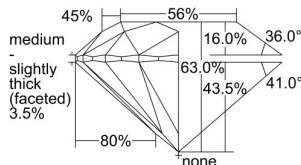

GIA®

FACSIMILE

GIA REPORT 2496445021

Verify this report at GIA.edu

GIA NATURAL DIAMOND DOSSIER®

May 28, 2024
GIA Report Number 2496445021
Shape and Cutting Style ..... Round Brilliant
Measurements ..... 4.75 - 4.78 x 3.01 mm

GRADING RESULTS

Carat Weight ..... 0.42 carat
Color Grade ..... F
Clarity Grade VS1
Cut Grade ..... Excellent

ADDITIONAL GRADING INFORMATION

Polish ..... Excellent
Symmetry ..... Excellent
Fluorescence ..... Medium Blue
Clarity Characteristics..... Twinning Wisp, Crystal, Cloud, Pinpoint
Inscription(s): GIA 2496445021

PROPORTIONS

Profile to actual proportions