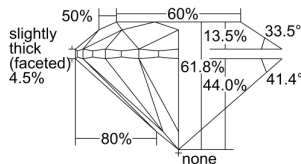

GIA®

FACSIMILE

GIA REPORT 2496445753

Verify this report at GIA.edu

GIA NATURAL DIAMOND DOSSIER®

May 28, 2024
GIA Report Number 2496445753
Shape and Cutting Style ..... Round Brilliant
Measurements ..... 4.70 - 4.71 x 2.91 mm

GRADING RESULTS

Carat Weight ..... 0.40 carat
Color Grade I
Clarity Grade VS1
Cut Grade ..... Excellent

ADDITIONAL GRADING INFORMATION

Polish ..... Excellent
Symmetry ..... Very Good
Fluorescence ..... Medium Blue
Clarity Characteristics ..... Crystal
Inscription(s): GIA 2496445753

PROPORTIONS

Profile to actual proportions