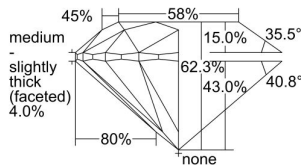

GIA®

FACSIMILE

GIA REPORT 2496454359

Verify this report at GIA.edu

GIA NATURAL DIAMOND DOSSIER®

May 24, 2024
GIA Report Number 2496454359
Shape and Cutting Style ..... Round Brilliant
Measurements ..... 5.64 - 5.68 x 3.53 mm

GRADING RESULTS

Carat Weight ..... 0.70 carat
Color Grade ..... G
Clarity Grade S11
Cut Grade ..... Excellent

ADDITIONAL GRADING INFORMATION

Polish ..... Excellent
Symmetry ..... Excellent
Fluorescence ..... None
Clarity Characteristics ..... Cloud, Feather
Inscription(s): GIA 2496454359

PROPORTIONS

Profile to actual proportions

GRADING SCALES

GIA COLOR SCALE

COLOREDNESS	D
	E
	F
	G
	H
	I
	J
NEAR COLORLESS	K
	L
Faint	M
	N
	O
	P
	Q
Very Light	R
	S
	T
	U
	V
	W
	X
	Y
Light	Z

GIA CLARITY SCALE

FLAWLESS	VERY VERY SLIGHTLY INCLUDED	VVS₁	VVS₂		
				VS₁	VS₂
INTERNALLY FLAWLESS	SLIGHTLY INCLUDED	SI₁	SI₂		
				I₁	I₂
EXCELLENT	VERY SLIGHTLY INCLUDED	VVS₁	VVS₂		
				VS₁	VS₂
VERY GOOD	SLIGHTLY INCLUDED	SI₁	SI₂		
				I₁	I₂
GOOD	INCLUDED	I₁	I₂		
				I₂	I₃
FAIR					
POOR					

GIA CUT SCALE

EXCELLENT
VERY GOOD
GOOD
FAIR
POOR