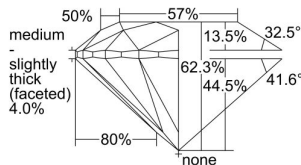

GIA®

FACSIMILE

GIA REPORT 2496455305

Verify this report at GIA.edu

GIA NATURAL DIAMOND DOSSIER®

May 24, 2024
GIA Report Number 2496455305
Shape and Cutting Style ..... Round Brilliant
Measurements ..... 4.27 - 4.31 x 2.67 mm

GRADING RESULTS

Carat Weight ..... 0.30 carat
Color Grade ..... F
Clarity Grade S11
Cut Grade ..... Excellent

ADDITIONAL GRADING INFORMATION

Polish ..... Excellent
Symmetry ..... Excellent
Fluorescence ..... None
Clarity Characteristics ..... Feather, Cloud, Crystal
Inspection(s): GIA 2496455305

PROPORTIONS

Profile to actual proportions

GRADING SCALES

GIA COLOR SCALE	GIA CLARITY SCALE	GIA CUT SCALE
D	FLAWLESS	EXCELLENT
E	FLAWLESS	
F	INTERNALLY FLAWLESS	VERY GOOD
G	FLAWLESS	
H	VVS₁	GOOD
I	VVS₂	
J	VS₁	FAIR
K	VS₂	
L	S1₁	POOR
M	S1₂	
N	I₁	
O	I₂	
P	I₃	
Q		
R		
S		
T		
U		
V		
W		
X		
Y		
Z