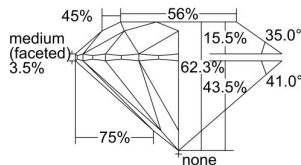

GIA®

FACSIMILE

GIA REPORT 2496456467

Verify this report at GIA.edu

GIA NATURAL DIAMOND DOSSIER®

May 24, 2024
GIA Report Number 2496456467
Shape and Cutting Style ..... Round Brilliant
Measurements ..... 5.07 - 5.10 x 3.17 mm

GRADING RESULTS

Carat Weight ..... 0.50 carat
Color Grade ..... D
Clarity Grade S11
Cut Grade ..... Excellent

ADDITIONAL GRADING INFORMATION

Polish ..... Excellent
Symmetry ..... Excellent
Fluorescence ..... None
Clarity Characteristics ..... Crystal, Cloud
Inscription(s): GIA 2496456467

PROPORTIONS

Profile to actual proportions