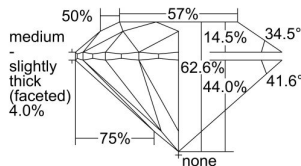

GIA®

FACSIMILE

GIA REPORT 2496456705

Verify this report at GIA.edu

GIA NATURAL DIAMOND DOSSIER®

June 05, 2024
GIA Report Number 2496456705
Shape and Cutting Style ..... Round Brilliant
Measurements ..... 4.29 - 4.32 x 2.69 mm

GRADING RESULTS

Carat Weight ..... 0.30 carat
Color Grade ..... D
Clarity Grade S11
Cut Grade ..... Excellent

ADDITIONAL GRADING INFORMATION

Polish ..... Excellent
Symmetry ..... Excellent
Fluorescence ..... Faint
Clarity Characteristics ..... Cloud, Crystal, Feather
Inscription(s): GIA 2496456705

PROPORTIONS

Profile to actual proportions

GRADING SCALES

GIA COLOR SCALE	GIA CLARITY SCALE	GIA CUT SCALE	
D	FLAWLESS	EXCELLENT	
E	INTERNALLY FLAWLESS		
F		VVS₁	VERY GOOD
G	VVS₂		
H	VS₁	GOOD	
I	VS₂		
J	S1₁	FAIR	
K	S1₂		
L	I₁	POOR	
M	I₂		
N	I₃		
O			
P			
Q			
R			
S			
T			
U			
V			
W			
X			
Y			
Z