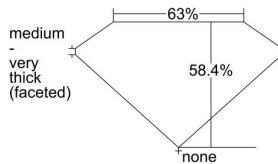

GIA®

FACSIMILE

GIA REPORT 2496457873

Verify this report at GIA.edu

GIA NATURAL DIAMOND DOSSIER®

July 05, 2024
GIA Report Number 2496457873
Shape and Cutting Style ..... Heart Brilliant
Measurements ..... 5.00 x 5.93 x 3.46 mm

GRADING RESULTS

Carat Weight ..... 0.58 carat
Color Grade ..... F
Clarity Grade VVS2

ADDITIONAL GRADING INFORMATION

Polish ..... Excellent
Symmetry ..... Excellent
Fluorescence ..... None
Clarity Characteristics ..... Feather
Inscription(s): GIA 2496457873

PROPORTIONS

Profile not to actual proportions

GRADING SCALES

GIA COLOR SCALE		GIA CLARITY SCALE			
COLORLESS	D	VERY VERY SLIGHTLY INCLUDED	FLAWLESS		
	E		INTERNALLY FLAWLESS		
	F	VERY SLIGHTLY INCLUDED	VVS₁		
	G		VVS₂		
	H		VS₁		
	NEAR COLORLESS	I	SLIGHTLY INCLUDED	VS₂	
		J		SI₁	
		FAINT	K	INCLUDED	SI₂
			L		I₁
			M		I₂
VERT LIGHT	N	LIGHT	I₃		
	O				
	P				
	Q				
	R