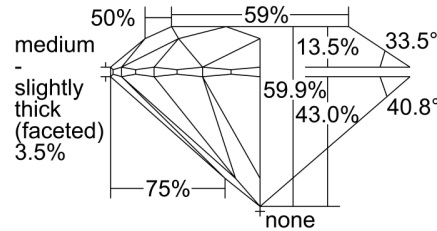

GIA NATURAL DIAMOND GRADING REPORT

May 27, 2024
 GIA Report Number 2496463710
 Shape and Cutting Style Round Brilliant
 Measurements 6.49 - 6.53 x 3.90 mm

GRADING RESULTS

Carat Weight 1.01 carat
 Color Grade E
 Clarity Grade SI1
 Cut Grade Excellent

Profile to actual proportions

CLARITY CHARACTERISTICS

KEY TO SYMBOLS*

-  Feather
-  Cloud

* Red symbols denote internal characteristics (inclusions). Green or black symbols denote external characteristics (blemishes). Diagram is an approximate representation of the diamond, and symbols shown indicate type, position, and approximate size of clarity characteristics. All clarity characteristics may not be shown. Details of finish are not shown.