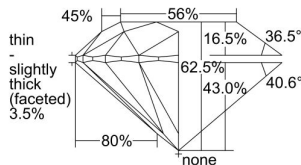

GIA®

FACSIMILE

GIA REPORT

2496468727

Verify this report at GIA.edu

GIA NATURAL DIAMOND DOSSIER®

May 24, 2024
GIA Report Number **2496468727**
Shape and Cutting Style ..... **Round Brilliant**
Measurements ..... **5.65 - 5.68 x 3.54 mm**

GRADING RESULTS

Carat Weight ..... **0.70 carat**
Color Grade ..... **F**
Clarity Grade **VS1**
Cut Grade ..... **Excellent**

ADDITIONAL GRADING INFORMATION

Polish ..... **Excellent**
Symmetry ..... **Excellent**
Fluorescence ..... **Medium Blue**
Clarity Characteristics ..... **Feather**
Inscription(s): **GIA 2496468727**

PROPORTIONS

Profile to actual proportions