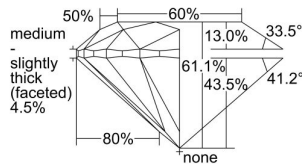

GIA®

FACSIMILE

GIA REPORT

2496472644

Verify this report at GIA.edu

GIA NATURAL DIAMOND DOSSIER®

May 27, 2024
GIA Report Number 2496472644
Shape and Cutting Style ..... Round Brilliant
Measurements ..... 4.72 - 4.74 x 2.89 mm

GRADING RESULTS

Carat Weight ..... 0.40 carat
Color Grade I
Clarity Grade VS2
Cut Grade ..... Excellent

ADDITIONAL GRADING INFORMATION

Polish ..... Excellent
Symmetry ..... Excellent
Fluorescence ..... Faint
Clarity Characteristics ..... Cloud, Crystal, Feather
Inscription(s): GIA 2496472644

PROPORTIONS

Profile to actual proportions

GRADING SCALES

GIA COLOR SCALE	GIA CLARITY SCALE	GIA CUT SCALE
D	FLAWLESS	EXCELLENT
E	FLAWLESS	
F	INTERNALLY FLAWLESS	VERY GOOD
G	FLAWLESS	
H	VVS₁	GOOD
I	VVS₂	
J	VS₁	FAIR
K	VS₂	
L	SI₁	POOR
M	SI₂	
N	I₁	
O	I₂	
P	I₃	
Q		
R		
S		
T		
U		
V		
W		
X		
Y		
Z