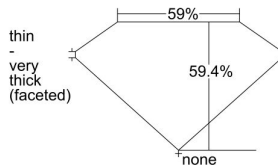

GIA®

FACSIMILE

GIA REPORT 2496474928

Verify this report at GIA.edu

GIA NATURAL DIAMOND DOSSIER®

May 28, 2024
GIA Report Number 2496474928
Shape and Cutting Style ..... Heart Brilliant
Measurements ..... 5.59 x 6.49 x 3.86 mm

GRADING RESULTS

Carat Weight ..... 0.80 carat
Color Grade ..... H
Clarity Grade VS2

ADDITIONAL GRADING INFORMATION

Polish ..... Excellent
Symmetry ..... Excellent
Fluorescence ..... None
Clarity Characteristics ..... Feather
Inscription(s): GIA 2496474928

PROPORTIONS

Profile not to actual proportions

GRADING SCALES

GIA COLOR SCALE		GIA CLARITY SCALE			
COLORLESS	D	VERY VERY SLIGHTLY INCLUDED	FLAWLESS		
	E		INTERNALLY FLAWLESS		
	F	VERY SLIGHTLY INCLUDED	VVS₁		
	G		VVS₂		
	H		VS₁		
	NEAR COLORLESS	I	SLIGHTLY INCLUDED	VS₂	
		J		SI₁	
		FAINT	K	INCLUDED	SI₂
			L		I₁
			M		I₂
VERTICALLY LIGHT	N	INCLUDED	I₃		
	O				
	P				
	Q				
	R				
LIGHT	S				
	T				
	U				
	V				
	W				
	X				
Y					
Z