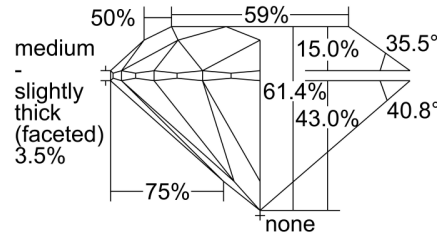

#### GRADING RESULTS

Carat Weight ..... 5.10 carat

Color Grade ..... D

Clarity Grade ..... VS2

Cut Grade ..... Excellent

#### PROPORTIONS

Profile to actual proportions