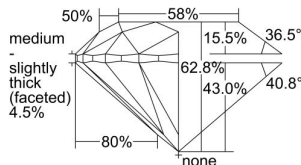

GIA®

FACSIMILE

GIA REPORT 2496483432

Verify this report at GIA.edu

GIA NATURAL DIAMOND DOSSIER®

May 28, 2024
GIA Report Number 2496483432
Shape and Cutting Style ..... Round Brilliant
Measurements ..... 4.22 - 4.24 x 2.66 mm

GRADING RESULTS

Carat Weight ..... 0.29 carat
Color Grade ..... D
Clarity Grade VVS1
Cut Grade ..... Very Good

ADDITIONAL GRADING INFORMATION

Polish ..... Very Good
Symmetry ..... Very Good
Fluorescence ..... None
Clarity Characteristics.... Cloud, Indented Natural, Feather, Cavity
Inscription(s): GIA 2496483432

PROPORTIONS

Profile to actual proportions

GRADING SCALES

GIA COLOR SCALE

COLORLESS	D
	E
	F
	G
	H
	I
	J
NEAR COLORLESS	K
	L
Faint	M
	N
	O
	P
Very Light	Q
	R
	S
	T
	U
	V
Light	W
	X
	Y
	Z

GIA CLARITY SCALE

FLAWLESS	VERY VERY SLIGHTLY INCLUDED	VVS₁	
			VVS₂
INTERNALLY FLAWLESS	VERY SLIGHTLY INCLUDED	VS₁	
		VS₂	
SLIGHTLY INCLUDED	SLIGHTLY INCLUDED	SI₁	
		SI₂	
INCLUDED	INCLUDED	I₁	
		I₂	
		I₃	

GIA CUT SCALE

EXCELLENT	VERY GOOD	GOOD	FAIR	POOR