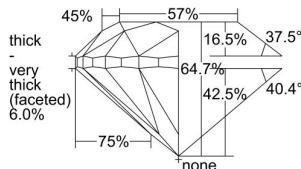

GIA®

FACSIMILE

GIA REPORT

2496486694

Verify this report at GIA.edu

GIA NATURAL DIAMOND DOSSIER®

May 30, 2024
GIA Report Number 2496486694
Shape and Cutting Style ..... Round Brilliant
Measurements ..... 4.13 - 4.17 x 2.68 mm

GRADING RESULTS

Carat Weight ..... 0.30 carat
Color Grade ..... F
Clarity Grade VS1
Cut Grade ..... Good

ADDITIONAL GRADING INFORMATION

Polish ..... Very Good
Symmetry ..... Very Good
Fluorescence ..... None
Clarity Characteristics..... Indented Natural, Cloud, Pinpoint
Inscription(s): GIA 2496486694

PROPORTIONS

Profile to actual proportions

GRADING SCALES

GIA COLOR SCALE

COLORLESS	D
	E
	F
	G
	H
	I
	J
NEAR COLORLESS	K
	L
Faint	M
	N
	O
	P
Very Light	Q
	R
	S
	T
	U
	V
Light	W
	X
	Y
	Z

GIA CLARITY SCALE

FLAWLESS	VERY VERY SLIGHTLY INCLUDED	VVS₁	
			VVS₂
INTERNALLY FLAWLESS	VERY SLIGHTLY INCLUDED	VS₁	
		VS₂	
SLIGHTLY INCLUDED	SLIGHTLY INCLUDED	SI₁	
		SI₂	
INCLUDED	INCLUDED	I₁	
		I₂	
		I₃	

GIA CUT SCALE

EXCELLENT
VERY GOOD
GOOD
FAIR
POOR