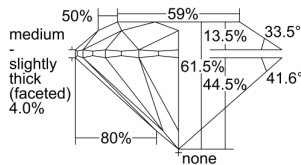

GIA®

FACSIMILE

GIA REPORT 2496488591

Verify this report at GIA.edu

GIA NATURAL DIAMOND DOSSIER®

May 29, 2024
GIA Report Number 2496488591
Shape and Cutting Style ..... Round Brilliant
Measurements ..... 5.25 - 5.28 x 3.24 mm

GRADING RESULTS

Carat Weight ..... 0.55 carat
Color Grade ..... D
Clarity Grade VS2
Cut Grade ..... Excellent

ADDITIONAL GRADING INFORMATION

Polish ..... Excellent
Symmetry ..... Excellent
Fluorescence ..... None
Clarity Characteristics ..... Crystal, Cloud
Inscription(s): GIA 2496488591

PROPORTIONS

Profile to actual proportions

GRADING SCALES

GIA COLOR SCALE	GIA CLARITY SCALE	GIA CUT SCALE	
D	FLAWLESS	EXCELLENT	
E	INTERNALLY FLAWLESS		
F		VVS₁	VERY GOOD
G	VVS₂		
H	VS₁	GOOD	
I	VS₂		
J	SI₁	FAIR	
K	SI₂		
L	I₁	POOR	
M	I₂		
N	I₃		
O			
P			
Q			
R			
S			
T			
U			
V			
W			
X			
Y			
Z