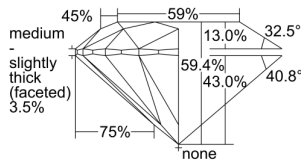

GIA®

FACSIMILE

GIA REPORT 2496491439

Verify this report at GIA.edu

GIA NATURAL DIAMOND DOSSIER®

May 31, 2024
GIA Report Number 2496491439
Shape and Cutting Style ..... Round Brilliant
Measurements ..... 5.16 - 5.19 x 3.07 mm

GRADING RESULTS

Carat Weight ..... 0.50 carat
Color Grade ..... J
Clarity Grade VVS1
Cut Grade ..... Excellent

ADDITIONAL GRADING INFORMATION

Polish ..... Excellent
Symmetry ..... Excellent
Fluorescence ..... None
Clarity Characteristics ..... Cloud
Inscription(s): GIA 2496491439

PROPORTIONS

Profile to actual proportions

GRADING SCALES

GIA COLOR SCALE	GIA CLARITY SCALE	GIA CUT SCALE	
D	FLAWLESS	EXCELLENT	
E	INTERNALLY FLAWLESS		
F		VVS₁	VERY GOOD
G	VVS₂		
H	VS₁	GOOD	
I	VS₂		
J	SI₁	FAIR	
K	SI₂		
L	I₁	POOR	
M	I₂		
N	I₃		
O			
P			
Q			
R			
S			
T			
U			
V			
W			
X			
Y			
Z