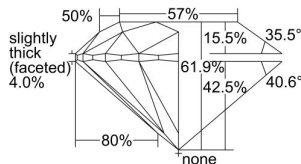

GIA®

FACSIMILE

GIA REPORT 2496493474

Verify this report at GIA.edu

GIA NATURAL DIAMOND DOSSIER®

June 05, 2024
GIA Report Number 2496493474
Shape and Cutting Style ..... Round Brilliant
Measurements ..... 5.10 - 5.13 x 3.17 mm

GRADING RESULTS

Carat Weight ..... 0.51 carat
Color Grade ..... D
Clarity Grade VS2
Cut Grade ..... Excellent

ADDITIONAL GRADING INFORMATION

Polish ..... Excellent
Symmetry ..... Excellent
Fluorescence ..... Faint
Clarity Characteristics ..... Crystal
Inscription(s): GIA 2496493474

PROPORTIONS

Profile to actual proportions