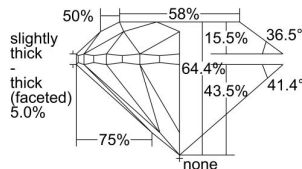

GIA®

FACSIMILE

GIA REPORT 2496497271

Verify this report at GIA.edu

GIA NATURAL DIAMOND DOSSIER®

June 04, 2024
GIA Report Number 2496497271
Shape and Cutting Style ..... Round Brilliant
Measurements ..... 4.15 - 4.21 x 2.69 mm

GRADING RESULTS

Carat Weight ..... 0.30 carat
Color Grade ..... D
Clarity Grade VS1
Cut Grade ..... Very Good

ADDITIONAL GRADING INFORMATION

Polish ..... Excellent
Symmetry ..... Very Good
Fluorescence ..... Faint
Clarity Characteristics..... Indented Natural, Pinpoint
Inscription(s): GIA 2496497271

PROPORTIONS

Profile to actual proportions

GRADING SCALES

GIA COLOR SCALE	GIA CLARITY SCALE	GIA CUT SCALE	
D	FLAWLESS	EXCELLENT	
E	INTERNALLY FLAWLESS		
F		VVS₁	VERY GOOD
G	VVS₂		
H	VS₁	GOOD	
I	VS₂		
J	SI₁	FAIR	
K	SI₂		
L	I₁	POOR	
M	I₂		
N	I₃		
O			
P			
Q			
R			
S			
T			
U			
V			
W			
X			
Y			
Z