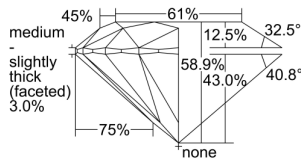

GIA®

FACSIMILE

GIA REPORT 2496504924

Verify this report at GIA.edu

GIA NATURAL DIAMOND DOSSIER®

May 29, 2024
GIA Report Number 2496504924
Shape and Cutting Style ..... Round Brilliant
Measurements ..... 5.77 - 5.80 x 3.41 mm

GRADING RESULTS

Carat Weight ..... 0.70 carat
Color Grade ..... K
Clarity Grade VVS2
Cut Grade ..... Excellent

ADDITIONAL GRADING INFORMATION

Polish ..... Excellent
Symmetry ..... Excellent
Fluorescence ..... None
Clarity Characteristics ..... Needle, Pinpoint
Inscription(s): GIA 2496504924

PROPORTIONS

Profile to actual proportions

GRADING SCALES

GIA COLOR SCALE	GIA CLARITY SCALE	GIA CUT SCALE	
D	FLAWLESS	EXCELLENT	
E	INTERNALLY FLAWLESS		
F		VVS₁	VERY GOOD
G	VVS₂		
H	VS₁	GOOD	
I	VS₂		
J	SI₁	FAIR	
K	SI₂		
L	I₁	POOR	
M	I₂		
N	I₃		
O			
P			
Q			
R			
S			
T			
U			
V			
W			
X			
Y			
Z