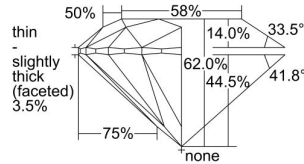

GIA®

FACSIMILE

GIA REPORT 2496511444

Verify this report at GIA.edu

GIA NATURAL DIAMOND DOSSIER®

May 30, 2024
GIA Report Number 2496511444
Shape and Cutting Style ..... Round Brilliant
Measurements ..... 4.71 - 4.76 x 2.93 mm

GRADING RESULTS

Carat Weight ..... 0.40 carat
Color Grade ..... G
Clarity Grade VVS2
Cut Grade ..... Excellent

ADDITIONAL GRADING INFORMATION

Polish ..... Excellent
Symmetry ..... Very Good
Fluorescence ..... Strong Blue
Clarity Characteristics. Pinpoint, Cloud, Indented Natural, Natural
Inscription(s): GIA 2496511444

PROPORTIONS

Profile to actual proportions