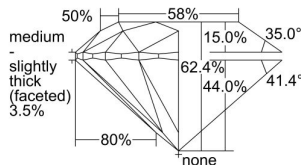

GIA®

FACSIMILE

GIA REPORT 2496530046

Verify this report at GIA.edu

GIA NATURAL DIAMOND DOSSIER®

May 31, 2024
GIA Report Number 2496530046
Shape and Cutting Style ..... Round Brilliant
Measurements ..... 4.51 - 4.53 x 2.82 mm

GRADING RESULTS

Carat Weight ..... 0.35 carat
Color Grade ..... G
Clarity Grade S11
Cut Grade ..... Excellent

ADDITIONAL GRADING INFORMATION

Polish ..... Excellent
Symmetry ..... Excellent
Fluorescence ..... None
Clarity Characteristics ..... Cloud, Crystal
Inscription(s): GIA 2496530046

PROPORTIONS

Profile to actual proportions

GRADING SCALES

GIA COLOR SCALE	GIA CLARITY SCALE	GIA CUT SCALE	
D	FLAWLESS	EXCELLENT	
E	INTERNALLY FLAWLESS		
F		VVS₁	VERY GOOD
G	VVS₂		
H	VS₁	GOOD	
I	VS₂		
J	S1₁	FAIR	
K	S1₂		
L	I₁	POOR	
M	I₂		
N	I₃		
O			
P			
Q			
R			
S			
T			
U			
V			
W			
X			
Y			
Z