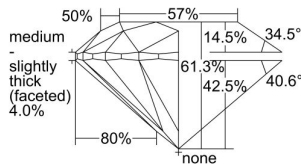

GIA®

FACSIMILE

GIA REPORT 2496540491

Verify this report at GIA.edu

GIA NATURAL DIAMOND DOSSIER®

June 05, 2024
GIA Report Number 2496540491
Shape and Cutting Style ..... Round Brilliant
Measurements ..... 4.79 - 4.81 x 2.94 mm

GRADING RESULTS

Carat Weight ..... 0.42 carat
Color Grade I
Clarity Grade VS1
Cut Grade ..... Excellent

ADDITIONAL GRADING INFORMATION

Polish ..... Excellent
Symmetry ..... Excellent
Fluorescence ..... None
Clarity Characteristics ..... Cloud, Needle, Pinpoint
Inscription(s): GIA 2496540491

PROPORTIONS

Profile to actual proportions