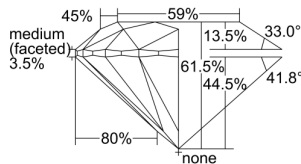

GIA®

FACSIMILE

GIA REPORT 2496550773

Verify this report at GIA.edu

GIA NATURAL DIAMOND DOSSIER®

June 28, 2024
GIA Report Number 2496550773
Shape and Cutting Style ..... Round Brilliant
Measurements ..... 5.20 - 5.21 x 3.20 mm

GRADING RESULTS

Carat Weight ..... 0.52 carat
Color Grade ..... F
Clarity Grade VS1
Cut Grade ..... Excellent

ADDITIONAL GRADING INFORMATION

Polish ..... Excellent
Symmetry ..... Excellent
Fluorescence ..... None
Clarity Characteristics..... Crystal, Cloud, Needle, Pinpoint
Inscription(s): GIA 2496550773

PROPORTIONS

Profile to actual proportions

GRADING SCALES

GIA COLOR SCALE	GIA CLARITY SCALE	GIA CUT SCALE	
D	FLAWLESS	EXCELLENT	
E	INTERNALLY FLAWLESS		
F		VVS₁	VERY GOOD
G	VVS₂		
H	VS₁	GOOD	
I	VS₂		
J	SI₁	FAIR	
K	SI₂		
L	I₁	POOR	
M	I₂		
N	I₃		
O			
P			
Q			
R			
S			
T			
U			
V			
W			
X			
Y			
Z