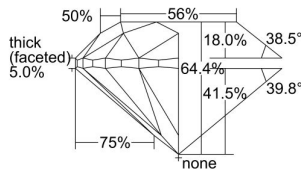

GIA®

FACSIMILE

GIA REPORT 2496557824

Verify this report at GIA.edu

GIA NATURAL DIAMOND DOSSIER®

June 04, 2024
GIA Report Number 2496557824
Shape and Cutting Style ..... Round Brilliant
Measurements ..... 5.56 - 5.60 x 3.59 mm

GRADING RESULTS

Carat Weight ..... 0.72 carat
Color Grade ..... H
Clarity Grade VS1
Cut Grade ..... Very Good

ADDITIONAL GRADING INFORMATION

Polish ..... Excellent
Symmetry ..... Excellent
Fluorescence ..... None
Clarity Characteristics ..... Feather, Pinpoint, Cloud
Inscription(s): GIA 2496557824

PROPORTIONS

Profile to actual proportions

GRADING SCALES

GIA COLOR SCALE

COLORESS	D
	E
	F
	G
	H
	I
	J
NEAR COLORESS	K
	L
Faint	M
	N
	O
	P
	R
	S
	T
	U
	V
	W
	X
	Y
Light	Z

GIA CLARITY SCALE

VERY VERY SLIGHTLY INCLUDED	FLAWLESS
	INTERNALLY FLAWLESS
VERY SLIGHTLY INCLUDED	VVS₁
	VVS₂
SLIGHTLY INCLUDED	VS₁
	VS₂
INCLUDED	SI₁
	SI₂
	I₁
	I₂
	I₃

GIA CUT SCALE

EXCELLENT
VERY GOOD
GOOD
FAIR
POOR