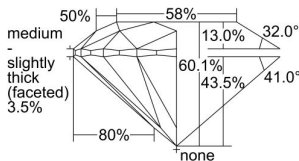

GIA®

FACSIMILE

GIA REPORT 2496566968

Verify this report at GIA.edu

GIA NATURAL DIAMOND DOSSIER®

June 07, 2024
GIA Report Number 2496566968
Shape and Cutting Style ..... Round Brilliant
Measurements ..... 6.13 - 6.17 x 3.70 mm

GRADING RESULTS

Carat Weight ..... 0.85 carat
Color Grade ..... H
Clarity Grade S11
Cut Grade ..... Excellent

ADDITIONAL GRADING INFORMATION

Polish ..... Excellent
Symmetry ..... Excellent
Fluorescence ..... Faint
Clarity Characteristics ..... Crystal, Cloud
Inscription(s): GIA 2496566968

PROPORTIONS

Profile to actual proportions

GRADING SCALES

GIA COLOR SCALE	GIA CLARITY SCALE	GIA CUT SCALE	
D	FLAWLESS	EXCELLENT	
E	INTERNALLY FLAWLESS		
F		VVS₁	VERY GOOD
G	VVS₂		
H	VS₁	GOOD	
I	VS₂		
J	S1₁	FAIR	
K	S1₂		
L	I₁	POOR	
M	I₂		
N	I₃		
O			
P			
Q			
R			
S			
T			
U			
V			
W			
X			
Y			
Z