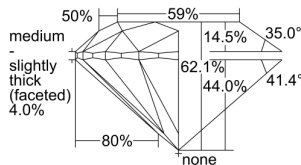

GIA®

FACSIMILE

GIA REPORT 2496576911

Verify this report at GIA.edu

GIA NATURAL DIAMOND DOSSIER®

June 05, 2024
GIA Report Number 2496576911
Shape and Cutting Style ..... Round Brilliant
Measurements ..... 5.23 - 5.27 x 3.26 mm

GRADING RESULTS

Carat Weight ..... 0.55 carat
Color Grade ..... D
Clarity Grade VS1
Cut Grade ..... Excellent

ADDITIONAL GRADING INFORMATION

Polish ..... Excellent
Symmetry ..... Excellent
Fluorescence ..... None
Clarity Characteristics ..... Cloud, Needle
Inscription(s): GIA 2496576911

PROPORTIONS

Profile to actual proportions