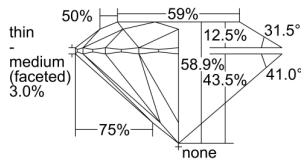

GIA®

FACSIMILE

GIA REPORT 2496585274

Verify this report at GIA.edu

GIA NATURAL DIAMOND DOSSIER®

June 06, 2024
GIA Report Number 2496585274
Shape and Cutting Style ..... Round Brilliant
Measurements ..... 4.72 - 4.74 x 2.79 mm

GRADING RESULTS

Carat Weight ..... 0.37 carat
Color Grade ..... G
Clarity Grade VS2
Cut Grade ..... Excellent

ADDITIONAL GRADING INFORMATION

Polish ..... Excellent
Symmetry ..... Excellent
Fluorescence ..... None
Clarity Characteristics ..... Crystal, Cloud
Inscription(s): GIA 2496585274

PROPORTIONS

Profile to actual proportions