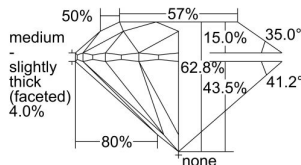

GIA®

FACSIMILE

GIA REPORT 2496599503

Verify this report at GIA.edu

GIA NATURAL DIAMOND DOSSIER®

June 07, 2024
GIA Report Number 2496599503
Shape and Cutting Style ..... Round Brilliant
Measurements ..... 5.35 - 5.38 x 3.37 mm

GRADING RESULTS

Carat Weight ..... 0.60 carat
Color Grade I
Clarity Grade S11
Cut Grade ..... Excellent

ADDITIONAL GRADING INFORMATION

Polish ..... Excellent
Symmetry ..... Excellent
Fluorescence ..... None
Clarity Characteristics ..... Crystal, Cloud
Inscription(s): GIA 2496599503

PROPORTIONS

Profile to actual proportions

GRADING SCALES

GIA COLOR SCALE	GIA CLARITY SCALE	GIA CUT SCALE	
D	FLAWLESS	EXCELLENT	
E	INTERNALLY FLAWLESS		
F		VVS₁	VERY GOOD
G	VVS₂		
H	VS₁	GOOD	
I	VS₂		
J	S1₁	FAIR	
K	S1₂		
L	I₁	POOR	
M	I₂		
N	I₃		
O			
P			
Q			
R			
S			
T			
U			
V			
W			
X			
Y			
Z