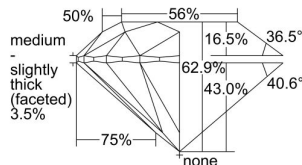

GIA®

FACSIMILE

GIA REPORT 2496640475

Verify this report at GIA.edu

GIA NATURAL DIAMOND DOSSIER®

June 12, 2024
GIA Report Number **2496640475**
Shape and Cutting Style ..... **Round Brilliant**
Measurements ..... **5.26 - 5.28 x 3.31 mm**

GRADING RESULTS

Carat Weight ..... **0.57 carat**
Color Grade ..... **F**
Clarity Grade **VS2**
Cut Grade ..... **Excellent**

ADDITIONAL GRADING INFORMATION

Polish ..... **Excellent**
Symmetry ..... **Excellent**
Fluorescence ..... **None**
Clarity Characteristics ..... **Cloud, Crystal**
Inscription(s): **GIA 2496640475**

PROPORTIONS

Profile to actual proportions