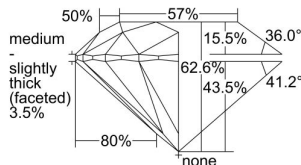

GIA®

FACSIMILE

GIA REPORT 2496641551

Verify this report at GIA.edu

GIA NATURAL DIAMOND DOSSIER®

June 12, 2024
GIA Report Number 2496641551
Shape and Cutting Style ..... Round Brilliant
Measurements ..... 4.55 - 4.58 x 2.86 mm

GRADING RESULTS

Carat Weight ..... 0.37 carat
Color Grade ..... H
Clarity Grade VS1
Cut Grade ..... Excellent

ADDITIONAL GRADING INFORMATION

Polish ..... Excellent
Symmetry ..... Excellent
Fluorescence ..... None
Clarity Characteristics ..... Cloud, Needle
Inscription(s): GIA 2496641551

PROPORTIONS

Profile to actual proportions