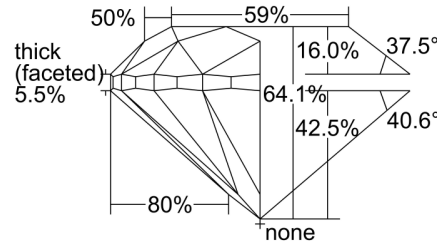

GIA NATURAL DIAMOND GRADING REPORT

June 17, 2024  
 GIA Report Number ..... 2496649528  
 Shape and Cutting Style ..... Round Brilliant  
 Measurements ..... 7.28 - 7.32 x 4.68 mm

GRADING RESULTS

Carat Weight ..... 1.62 carat  
 Color Grade ..... I  
 Clarity Grade ..... SI1  
 Cut Grade ..... Very Good

PROPORTIONS

Profile to actual proportions

CLARITY CHARACTERISTICS

KEY TO SYMBOLS\*

-  Twinning Wisp
-  Cloud
-  Feather
-  Needle

\* Red symbols denote internal characteristics (inclusions). Green or black symbols denote external characteristics (blemishes). Diagram is an approximate representation of the diamond, and symbols shown indicate type, position, and approximate size of clarity characteristics. All clarity characteristics may not be shown. Details of finish are not shown.