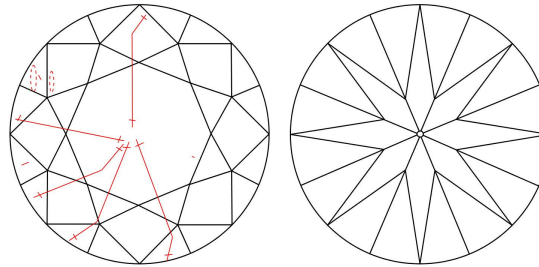

GIA NATURAL DIAMOND GRADING REPORT

June 17, 2024  
 GIA Report Number ..... 2496649528  
 Shape and Cutting Style ..... Round Brilliant  
 Measurements ..... 7.28 - 7.32 x 4.68 mm

GRADING RESULTS

Carat Weight ..... 1.62 carat  
 Color Grade ..... I  
 Clarity Grade ..... SI1  
 Cut Grade ..... Very Good

ADDITIONAL GRADING INFORMATION

Polish ..... Excellent  
 Symmetry ..... Excellent  
 Fluorescence ..... None  
 Inscription(s): GIA 2496649528

**Comments:** Additional twinning wisps, additional clouds, pinpoints and surface graining are not shown.

PROPORTIONS

Profile to actual proportions

CLARITY CHARACTERISTICS

KEY TO SYMBOLS\*

-  Twinning Wisp
-  Cloud
-  Feather
-  Needle

\* Red symbols denote internal characteristics (inclusions). Green or black symbols denote external characteristics (blemishes). Diagram is an approximate representation of the diamond, and symbols shown indicate type, position, and approximate size of clarity characteristics. All clarity characteristics may not be shown. Details of finish are not shown.