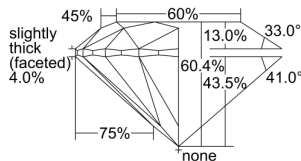

GIA®

FACSIMILE

GIA REPORT 2496652151

Verify this report at GIA.edu

GIA NATURAL DIAMOND DOSSIER®

June 13, 2024
GIA Report Number 2496652151
Shape and Cutting Style ..... Round Brilliant
Measurements ..... 5.21 - 5.23 x 3.15 mm

GRADING RESULTS

Carat Weight ..... 0.53 carat
Color Grade ..... F
Clarity Grade VS2
Cut Grade ..... Excellent

ADDITIONAL GRADING INFORMATION

Polish ..... Excellent
Symmetry ..... Excellent
Fluorescence ..... None
Clarity Characteristics ..... Cloud, Crystal
Inscription(s): GIA 2496652151

PROPORTIONS

Profile to actual proportions

GRADING SCALES

GIA COLOR SCALE	GIA CLARITY SCALE	GIA CUT SCALE	
D	FLAWLESS	EXCELLENT	
E	INTERNALLY FLAWLESS		
F		VVS₁	VERY GOOD
G	VVS₂		
H	VS₁	GOOD	
I	VS₂		
J	SI₁	FAIR	
K	SI₂		
L	I₁	POOR	
M	I₂		
N	I₃		
O			
P			
Q			
R			
S			
T			
U			
V			
W			
X			
Y			
Z