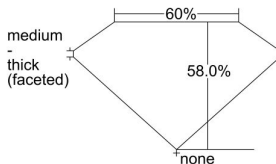

GIA®

FACSIMILE

GIA REPORT 2496656627

Verify this report at GIA.edu

GIA NATURAL DIAMOND DOSSIER®

June 13, 2024
GIA Report Number 2496656627
Shape and Cutting Style ..... Heart Brilliant
Measurements ..... 5.10 x 6.02 x 3.49 mm

GRADING RESULTS

Carat Weight ..... 0.61 carat
Color Grade ..... D
Clarity Grade VS1

ADDITIONAL GRADING INFORMATION

Polish ..... Excellent
Symmetry ..... Very Good
Fluorescence ..... None
Clarity Characteristics..... Crystal, Feather, Needle, Pinpoint
Inscription(s): GIA 2496656627

PROPORTIONS

Profile not to actual proportions

GRADING SCALES

GIA COLOR SCALE		GIA CLARITY SCALE			
COLORLESS	D	VERY VERY SLIGHTLY INCLUDED	FLAWLESS		
	E		INTERNALLY FLAWLESS		
	F	VERY SLIGHTLY INCLUDED	VVS₁		
	G		VVS₂		
	H		VS₁		
	NEAR COLORLESS	I	SLIGHTLY INCLUDED	VS₂	
		J		SI₁	
		FAINT	K	INCLUDED	SI₂
			L		I₁
			M		I₂
VERT LIGHT	N	LIGHT	I₃		
	O				
	P				
	Q				
	R