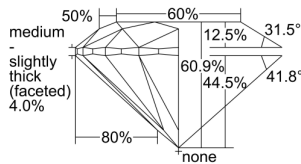

GIA®

FACSIMILE

GIA REPORT 2496676261

Verify this report at GIA.edu

GIA NATURAL DIAMOND DOSSIER®

June 17, 2024
GIA Report Number 2496676261
Shape and Cutting Style ..... Round Brilliant
Measurements ..... 4.32 - 4.34 x 2.64 mm

GRADING RESULTS

Carat Weight ..... 0.30 carat
Color Grade ..... G
Clarity Grade VVS1
Cut Grade ..... Excellent

ADDITIONAL GRADING INFORMATION

Polish ..... Excellent
Symmetry ..... Excellent
Fluorescence ..... Faint
Clarity Characteristics ..... Pinpoint
Inscription(s): GIA 2496676261

PROPORTIONS

Profile to actual proportions

GRADING SCALES

GIA COLOR SCALE	GIA CLARITY SCALE	GIA CUT SCALE	
D	FLAWLESS	EXCELLENT	
E	INTERNALLY FLAWLESS		
F		VVS₁	VERY GOOD
G	VVS₂		
H	VS₁	GOOD	
I	VS₂		
J	SI₁	FAIR	
K	SI₂		
L	I₁	POOR	
M	I₂		
N	I₃		
O			
P			
Q			
R			
S			
T			
U			
V			
W			
X			
Y			
Z