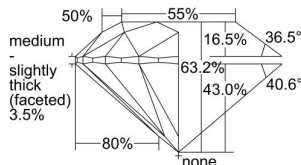

GIA®

FACSIMILE

GIA REPORT 2496703381

Verify this report at GIA.edu

GIA NATURAL DIAMOND DOSSIER®

June 20, 2024
GIA Report Number 2496703381
Shape and Cutting Style ..... Round Brilliant
Measurements ..... 5.88 - 5.91 x 3.72 mm

GRADING RESULTS

Carat Weight ..... 0.80 carat
Color Grade ..... H
Clarity Grade VS2
Cut Grade ..... Excellent

ADDITIONAL GRADING INFORMATION

Polish ..... Excellent
Symmetry ..... Excellent
Fluorescence ..... None
Clarity Characteristics ..... Cloud, Crystal
Inscription(s): GIA 2496703381

PROPORTIONS

Profile to actual proportions

GRADING SCALES

GIA COLOR SCALE	GIA CLARITY SCALE	GIA CUT SCALE	
D	FLAWLESS	EXCELLENT	
E	INTERNALLY FLAWLESS		
F		VVS₁	VERY GOOD
G	VVS₂		
H	VS₁	GOOD	
I	VS₂		
J	SI₁	FAIR	
K	SI₂		
L	I₁	POOR	
M			
N			
O	I₂		
P			
Q	I₃		
R			
S			
T			
U			
V			
W			
X			
Y			
Z