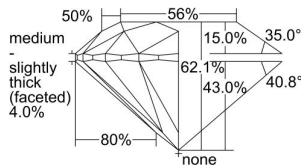

GIA®

FACSIMILE

GIA REPORT 2496703986

Verify this report at GIA.edu

GIA NATURAL DIAMOND DOSSIER®

June 20, 2024
GIA Report Number **2496703986**
Shape and Cutting Style ..... **Round Brilliant**
Measurements ..... **5.31 - 5.33 x 3.30 mm**

GRADING RESULTS

Carat Weight ..... **0.57 carat**
Color Grade ..... **D**
Clarity Grade **VS1**
Cut Grade ..... **Excellent**

ADDITIONAL GRADING INFORMATION

Polish ..... **Very Good**
Symmetry ..... **Excellent**
Fluorescence ..... **Medium Blue**
Clarity Characteristics..... **Cloud, Pinpoint**
Inscription(s): **GIA 2496703986**

PROPORTIONS

Profile to actual proportions

GRADING SCALES

GIA COLOR SCALE

COLORLESS	D
	E
	F
	G
	H
	I
	J
NEAR COLORLESS	K
	L
FAIN	M
	N
	O
	P
VERY LIGHT	Q
	R
	S
	T
	U
	V
	W
	X
	Y
LIGHT	Z

GIA CLARITY SCALE

FLAWLESS	VERY VERY SLIGHTLY INCLUDED	VS₁	VS₂	VS₁	SI₁	SI₂	I₁	I₂	I₃	
										FLAWLESS
INTERNALLY FLAWLESS	VERY SLIGHTLY INCLUDED									

GIA CUT SCALE

EXCELLENT
VERY GOOD
GOOD
FAIR
POOR