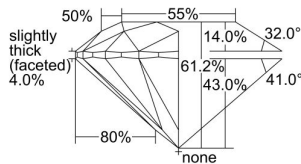

GIA®

FACSIMILE

GIA REPORT 2496706801

Verify this report at GIA.edu

GIA NATURAL DIAMOND DOSSIER®

June 20, 2024
GIA Report Number **2496706801**
Shape and Cutting Style ..... **Round Brilliant**
Measurements ..... **5.69 - 5.73 x 3.50 mm**

GRADING RESULTS

Carat Weight ..... **0.70 carat**
Color Grade ..... **L**
Clarity Grade **VVS1**
Cut Grade ..... **Excellent**

ADDITIONAL GRADING INFORMATION

Polish ..... **Excellent**
Symmetry ..... **Excellent**
Fluorescence ..... **Strong Blue**
Clarity Characteristics..... **Cloud, Indented Natural**
Inscription(s): **GIA 2496706801**

PROPORTIONS

Profile to actual proportions

GRADING SCALES

GIA COLOR SCALE	GIA CLARITY SCALE	GIA CUT SCALE	
D	FLAWLESS	EXCELLENT	
E	INTERNALLY FLAWLESS		
F		VVS₁	VERY GOOD
G	VVS₂		
H	VS₁	GOOD	
I	VS₂		
J	SI₁	FAIR	
K	SI₂		
L	I₁	POOR	
M			
N			
O	I₂		
P			
Q	I₃		
R			
S			
T			
U			
V			
W			
X			
Y			
Z