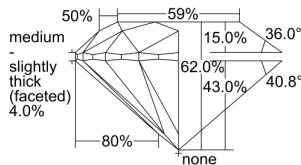

GIA®

FACSIMILE

GIA REPORT 2496723178

Verify this report at GIA.edu

GIA NATURAL DIAMOND DOSSIER®

June 21, 2024
GIA Report Number 2496723178
Shape and Cutting Style ..... Round Brilliant
Measurements ..... 4.97 - 5.00 x 3.09 mm

GRADING RESULTS

Carat Weight ..... 0.48 carat
Color Grade ..... F
Clarity Grade S11
Cut Grade ..... Excellent

ADDITIONAL GRADING INFORMATION

Polish ..... Excellent
Symmetry ..... Excellent
Fluorescence ..... None
Clarity Characteristics ..... Cloud, Crystal
Inscription(s): GIA 2496723178

PROPORTIONS

Profile to actual proportions

GRADING SCALES

GIA COLOR SCALE	GIA CLARITY SCALE	GIA CUT SCALE	
D	FLAWLESS	EXCELLENT	
E	INTERNALLY FLAWLESS		
F		VVS₁	VERY GOOD
G	VVS₂		
H	VS₁	GOOD	
I	VS₂		
J	S1₁	FAIR	
K	S1₂		
L	I₁	POOR	
M	I₂		
N	I₃		
O			
P			
Q			
R			
S			
T			
U			
V			
W			
X			
Y			
Z