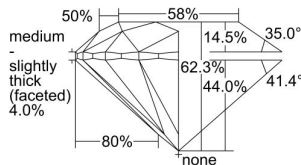

GIA®

FACSIMILE

GIA REPORT 2496723331

Verify this report at GIA.edu

GIA NATURAL DIAMOND DOSSIER®

June 21, 2024
GIA Report Number 2496723331
Shape and Cutting Style ..... Round Brilliant
Measurements ..... 4.62 - 4.65 x 2.89 mm

GRADING RESULTS

Carat Weight ..... 0.38 carat
Color Grade ..... F
Clarity Grade S11
Cut Grade ..... Excellent

ADDITIONAL GRADING INFORMATION

Polish ..... Excellent
Symmetry ..... Excellent
Fluorescence ..... None
Clarity Characteristics ..... Crystal, Cloud
Inscription(s): GIA 2496723331

PROPORTIONS

Profile to actual proportions

GRADING SCALES

GIA COLOR SCALE	GIA CLARITY SCALE	GIA CUT SCALE	
D	FLAWLESS	EXCELLENT	
E	INTERNALLY FLAWLESS		
F		VVS₁	VERY GOOD
G	VVS₂		
H	VS₁	GOOD	
I	VS₂		
J	S1₁	FAIR	
K	S1₂		
L	I₁	POOR	
M	I₂		
N	I₃		
O			
P			
Q			
R			
S			
T			
U			
V			
W			
X			
Y			
Z