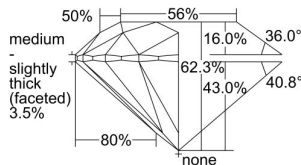

GIA®

FACSIMILE

GIA REPORT 2496727879

Verify this report at GIA.edu

GIA NATURAL DIAMOND DOSSIER®

June 24, 2024
GIA Report Number 2496727879
Shape and Cutting Style ..... Round Brilliant
Measurements ..... 4.36 - 4.38 x 2.73 mm

GRADING RESULTS

Carat Weight ..... 0.32 carat
Color Grade ..... E
Clarity Grade VVS2
Cut Grade ..... Excellent

ADDITIONAL GRADING INFORMATION

Polish ..... Excellent
Symmetry ..... Excellent
Fluorescence ..... Medium Blue
Clarity Characteristics ..... Pinpoint
Inscription(s): GIA 2496727879

PROPORTIONS

Profile to actual proportions