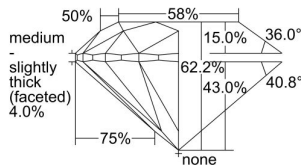

GIA®

FACSIMILE

GIA REPORT 2496729121

Verify this report at GIA.edu

GIA NATURAL DIAMOND DOSSIER®

June 22, 2024
GIA Report Number 2496729121
Shape and Cutting Style ..... Round Brilliant
Measurements ..... 4.59 - 4.63 x 2.87 mm

GRADING RESULTS

Carat Weight ..... 0.38 carat
Color Grade ..... E
Clarity Grade VS2
Cut Grade ..... Excellent

ADDITIONAL GRADING INFORMATION

Polish ..... Excellent
Symmetry ..... Excellent
Fluorescence ..... None
Clarity Characteristics ..... Cloud, Crystal
Inscription(s): GIA 2496729121

PROPORTIONS

Profile to actual proportions

GRADING SCALES

GIA COLOR SCALE	GIA CLARITY SCALE	GIA CUT SCALE	
D	FLAWLESS	EXCELLENT	
E	INTERNALLY FLAWLESS		
F		VVS₁	VERY GOOD
G	VVS₂		
H	VS₁	GOOD	
I	VS₂		
J	SI₁	FAIR	
K	SI₂		
L	I₁	POOR	
M			
N			
O	I₂		
P			
Q			
R	I₃		
S			
T			
U			
V			
W			
X			
Y			
Z